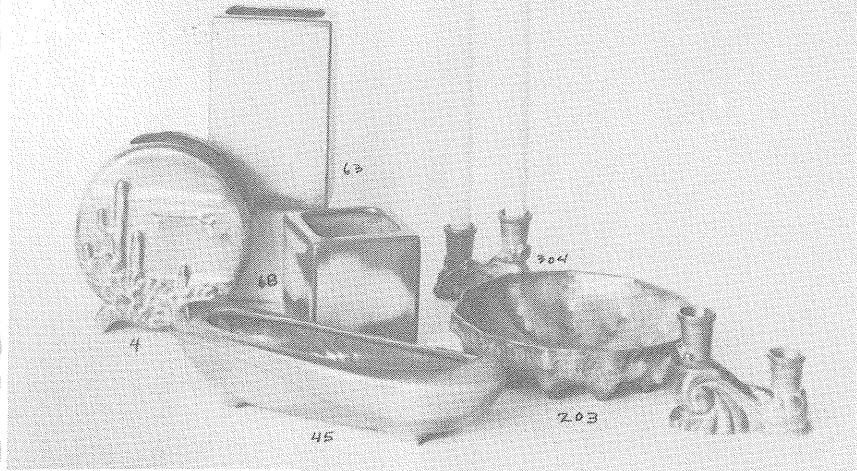

*Beautiful  
Practical  
Serviceable*

- 4—desert cactus vase, 7" ..... 1.50
- 45—slender bowl, 12" ..... 2.00
- 63—pillow vase, 7" ..... 1.50
- 68—cube vase, 5" ..... 1.50
- 203—knobby cactus bowl, 10"..... 2.00
- 304—double candle holders, pr.... 2.00
- 60B—goose vase, 6" ..... 1.50
- 458—8" ash tray ..... 1.50
- 97D—2 qt. barrel pitcher..... 2.00
- 97M—16 oz. mug ..... 1.00
- 97U—10 oz. covered ramkin ..... 1.00
- 97V—2 qt. barrel baker ..... 2.00
- 71—leaf handled vase, 10" ..... 3.00
- 804—cross on flower holder  
bowl, 6" ..... 1.00