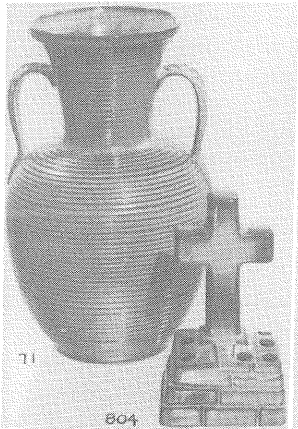

*Beautiful  
Practical  
Serviceable*

- 4—desert cactus vase, 7" ..... 1.50
- 45—slender bowl, 12" ..... 2.00
- 63—pillow vase, 7" ..... 1.50
- 68—cube vase, 5" ..... 1.50
- 203—knobby cactus bowl, 10"..... 2.00
- 304—double candle holders, pr.... 2.00
- 60B—goose vase, 6" ..... 1.50
- 458—8" ash tray ..... 1.50
- 97D—2 qt. barrel pitcher..... 2.00
- 97M—16 oz. mug ..... 1.00
- 97U—10 oz. covered ramkin ..... 1.00
- 97V—2 qt. barrel baker ..... 2.00
- 71—leaf handled vase, 10" ..... 3.00
- 804—cross on flower holder  
bowl, 6" ..... 1.00