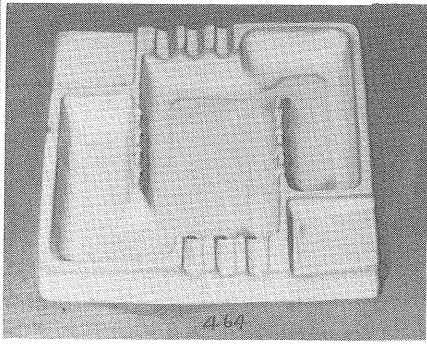

434—mallard
duck book ends,
on black walnut
bases, felted,
pair 8.00

464—10½" large square ash
tray, felted 5.00