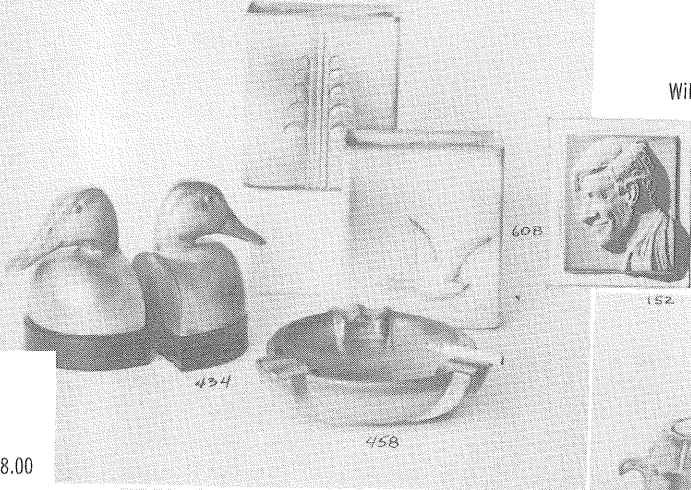

Will Rogers plaque, with wall hanger. Terra cotta with green or gold glazed border, 5" high 1.00